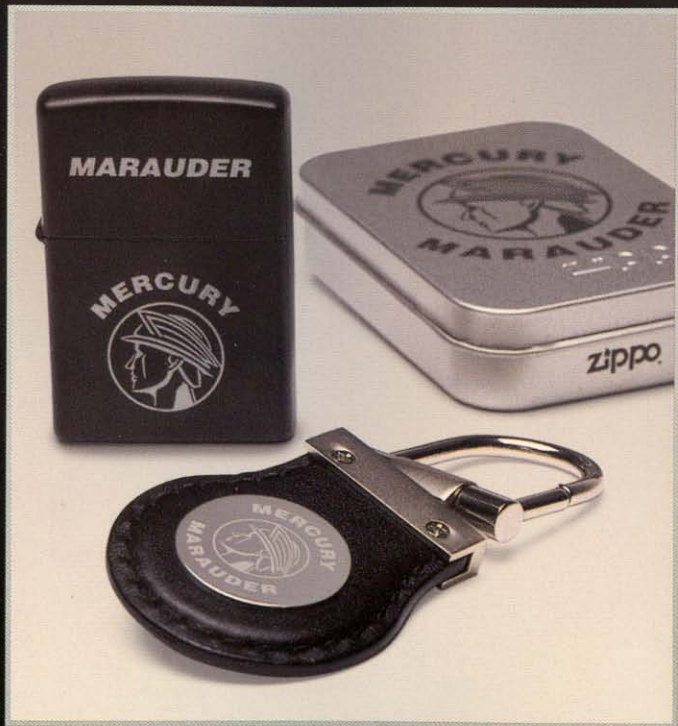

**Pique Golf Shirt** Combed 100% cotton pique embroidered short sleeve golf shirt. Choose Black or White. Sizes M-XXL.

**MM102 Black \$40**

**MM103 White \$40**

**Leather Jacket** Limited edition black leather jacket with custom printed lining, Marauder zip pull and cuff fastenings. Sizes M-XXL.

**MM100 \$299**

**Travel Mug** Double wall construction with foam insulation, this 16 oz travel mug also features a plastic insert to prevent spills.  
**MM110 \$14**

**Marauder Baseball Cap** Styled cap with silver grey sandwich bill. Additional Marauder logo embroidered on back of the hat. One size fits most.  
**MM109 \$16**

**Pen** Silvertone ballpoint pen on carabiner has twist action open and close, cushioned foam grip and black ink.  
**MM111 \$7**

**Windproof Zippo Lighter** Matte black, refillable with a lifetime guarantee. Packaged in a collectible tin.

**MM113 \$35**

**Pull and Twist Key Tag** Black leather key tag with silvertone accents. Laser engraved.

**MM112 \$13**

**Marauder T-Shirt** 6.1oz 100% cotton t-shirt embroidered with Marauder logo. Choose Black or White. Sizes M-XXL.