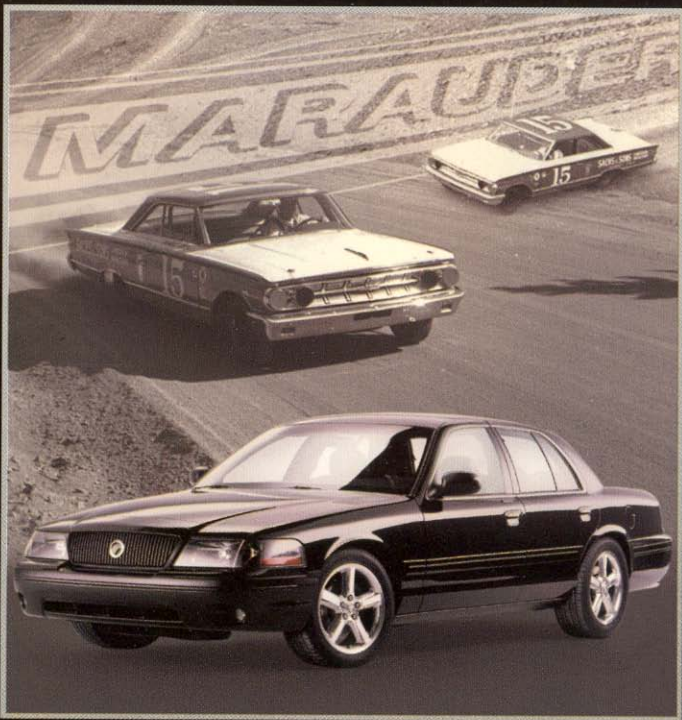

**MM113 \$35**

**Pull and Twist Key Tag** Black leather key tag with silvertone accents. Laser engraved.

**MM112 \$13**

**Marauder T-Shirt** 6.1oz 100% cotton t-shirt embroidered with Marauder logo. Choose Black or White. Sizes M-XXL.

**MM105 Black \$18**

**MM106 White \$18**

*Marauder is a full size  
American Muscle Sedan  
that provides  
"Power & Substance".  
Cool Confidence!*

*Mercury Lin-R*

**Ordering Information**

Phone: (800) 613-3905